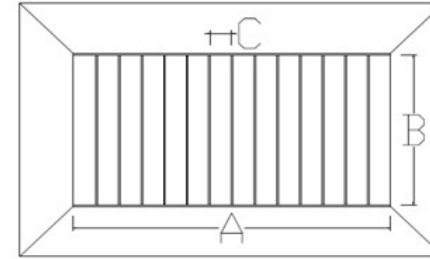

Alsto

Alsto Riffle Splitters

50 / 50 Tray Collect Fully Enclosed Laboratory Riffle Splitters

Size and Blade width (mm)	Mild Steel	Stainless Steel
150 x 150 x 10	401050	402059
150 x 150 x 12	401051	401061
150 x 150 x 15	401052	401062
150 x 150 x 19	401053	401063
300 x 150 x 10	401054	401064
300 x 150 x 12	402029	402028
300 x 150 x 15	401056	401066
300 x 150 x 19	401057	401067
300 x 150 x 20	401058	401068
300 x 150 x 25	402092	401069

- ◇ **All Riffle Splitters are supplied with three trays**
- ◇ **Extra trays can be supplied on request**
- ◇ **All sizes are available in Mild Steel and Stainless Steel construction**

ALSTO

Phone: +61 (08) 9526 2523

Email: sales@alsto.com.au

Fax: +61 (08) 9526 2522

ABN: 41 047 362 761

HS Code 847410 & Associated spares 847490

Alsto Riffle Splitters

50 / 50 Tray Collect Open Laboratory Riffle Splitters

Alsto

Size and Blade width (mm)	Mild Steel	Stainless Steel
450 x 200 x 12	401070	401078
450 x 200 x 15	401071	401079
450 x 200 x 19	401072	401080
450 x 200 x 25	401073	401081
600 x 200 x 12	401074	401082
600 x 200 x 15	401075	401083
600 x 200 x 19	401076	401084
600 x 200 x 25	401077	401085
600 x 200 x 50	-	401086