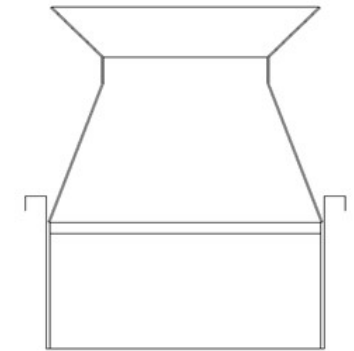

Alsto

Alsto Riffle Splitters

50 / 50 Tray Collect Fully Enclosed Laboratory Riffle Splitters

Size and Blade width (mm)	Mild Steel	Stainless Steel
150 x 150 x 10	401050	402059
150 x 150 x 12	401051	401061
150 x 150 x 15	401052	401062
150 x 150 x 19	401053	401063
300 x 150 x 10	401054	401064
300 x 150 x 12	402029	402028
300 x 150 x 15	401056	401066
300 x 150 x 19	401057	401067
300 x 150 x 20	401058	401068
300 x 150 x 25	402092	401069

- ◇ **All Riffle Splitters are supplied with three trays**
- ◇ **Extra trays can be supplied on request**
- ◇ **All sizes are available in Mild Steel and Stainless Steel construction**

ALSTO

Phone: +61 (08) 9526 2523

Email: sales@alsto.com.au

Fax: +61 (08) 9526 2522

ABN: 41 047 362 761

HS Code 847410 & Associated spares 847490

Alsto Riffle Splitters

50 / 50 Tray Collect Open Laboratory Riffle Splitters

Alsto

Size and Blade width (mm)	Mild Steel	Stainless Steel
450 x 200 x 12	401070	401078
450 x 200 x 15	401071	401079
450 x 200 x 19	401072	401080
450 x 200 x 25	401073	401081
600 x 200 x 12	401074	401082
600 x 200 x 15	401075	401083
600 x 200 x 19	401076	401084
600 x 200 x 25	401077	401085
600 x 200 x 50	-	401086